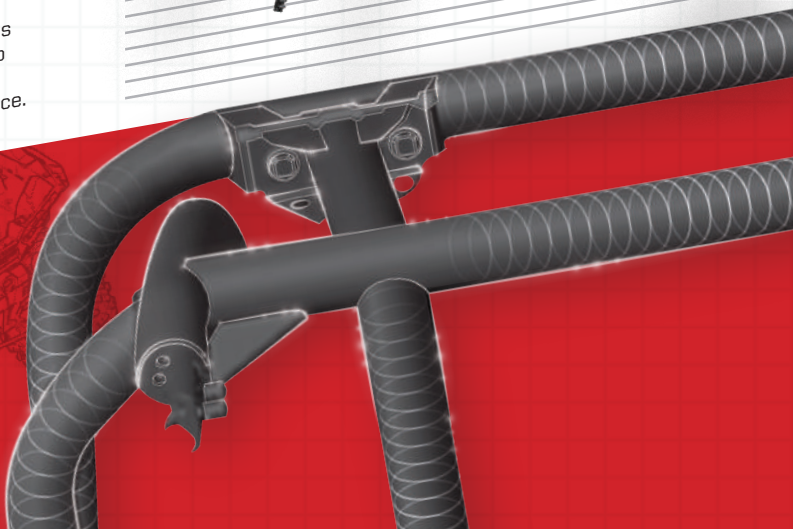

DESIGNED

ONLY POLARIS ENGINEERED ACCESSORIES™ are conceived, designed and fabricated in lockstep with the Polaris RZR® RS1® development process. As the vehicle progresses from concept to production, so do the accessories. This ensures a perfect fit and optimal performance.