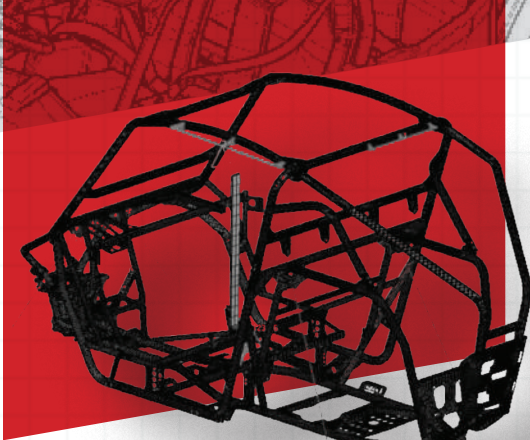

POLARIS
RZR
RS1

POLARIS®

ENGINEERED PARTS
ACCESSORIES & APPAREL

US VERSION

**POWER
MEETS
PRECISION**

2018

ACCESSORIES + APPAREL

THE JOURNEY TO EXTREME PERFORMANCE

DESIGNED

ONLY POLARIS ENGINEERED ACCESSORIES™ are conceived, designed and fabricated in lockstep with the Polaris RZR® RS1® development process. As the vehicle progresses from concept to production, so do the accessories. This ensures a perfect fit and optimal performance.