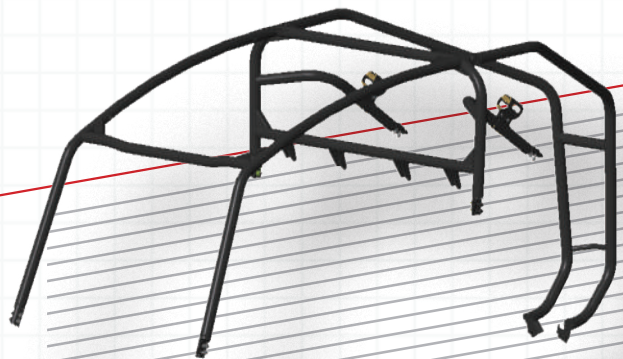

DESIGNED

ONLY POLARIS ENGINEERED ACCESSORIES™ are conceived, designed and fabricated in lockstep with the Polaris RZR® RS1® development process. As the vehicle progresses from concept to production, so do the accessories. This ensures a perfect fit and optimal performance.