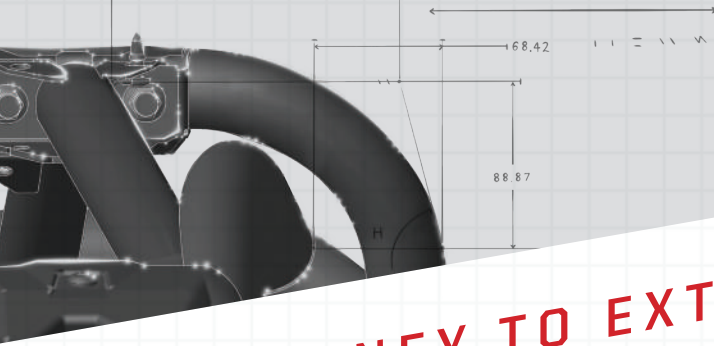

THE JOURNEY TO EXTREME PERFORMANCE

DESIGNED

ONLY POLARIS ENGINEERED ACCESSORIES™ are conceived, designed and fabricated in lockstep with the Polaris RZR® RS1® development process. As the vehicle progresses from concept to production, so do the accessories. This ensures a perfect fit and optimal performance.