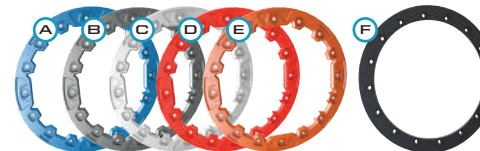

2 WAYS TO PURCHASE

INDIVIDUAL WHEELS & TIRES - OR - COMPLETE SETS AS LISTED*

VISIT Polaris.com/ProArmor TO BUILD YOUR CUSTOM SET

FORGED BEADLOCK RINGS

* 14" only used on REBLR, 15" only used on HEXLR

- A VOODOO BLUE: 14" 1522244-619 \$79⁹⁹
15" 1522240-619 \$99⁹⁹
- B MACHINED: 14" 1522244-266 \$79⁹⁹
15" 1522240-266 \$99⁹⁹
- C WHITE: 14" 1522244-133 \$79⁹⁹
15" 1522240-133 \$99⁹⁹
- D INDY RED: 14" 1522244-293 \$79⁹⁹
15" 1522240-293 \$99⁹⁹
- E ORANGE CRUSH: 14" 1522244-589 \$79⁹⁹
15" 1522240-589 \$99⁹⁹
- F